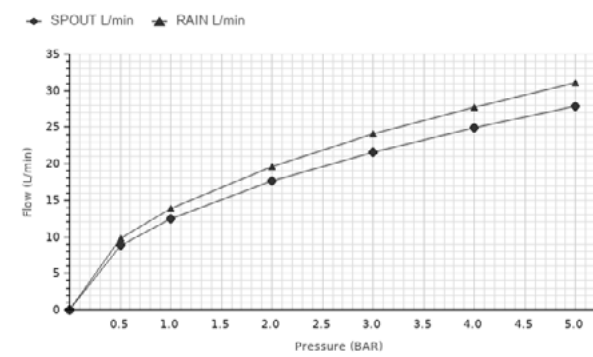

Flow rate diagramme (±15%)

Pressure (bar)	0.5	1	2	3	4	5
SPOUT L/min	8.75	12.4	17.58	21.53	24.92	27.9
RAIN L/min	9.76	13.81	19.56	24.02	27.78	31.04