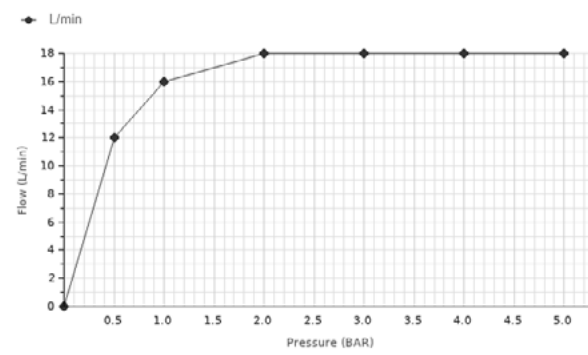

Flow rate diagramme (±15%)

Pressure (bar)	0.5	1	2	3	4	5
L/min	12	16	18	18	18	18