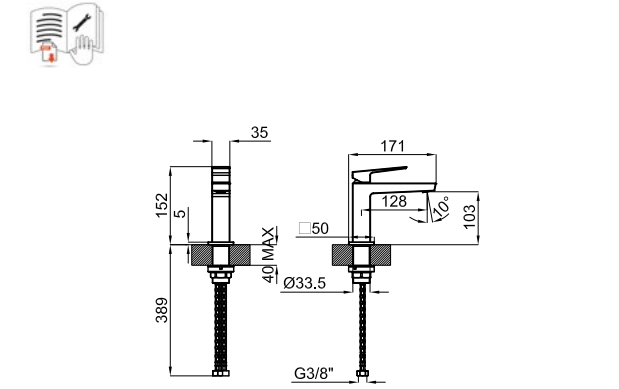

Technical drawing