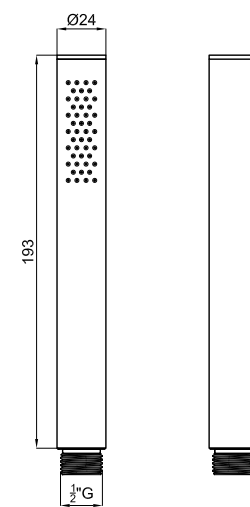

Technical drawing

Dimensions in mm