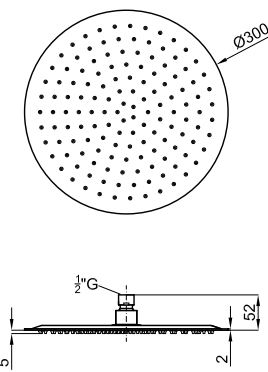

Technical drawing

Dimensions in mm