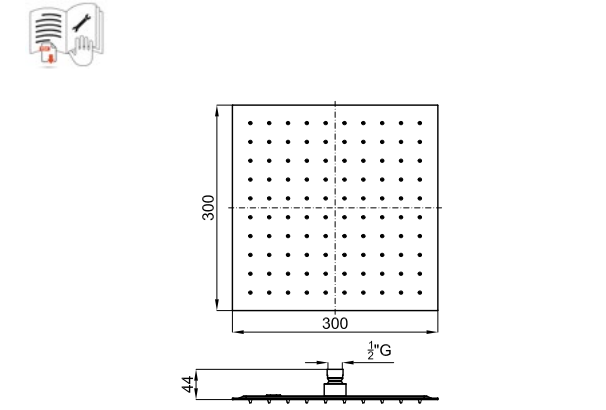

Technical drawing