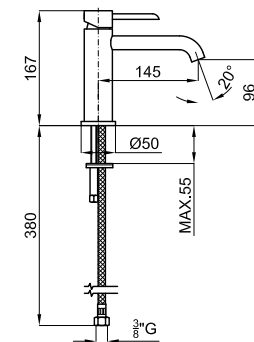

Technical drawing

Dimensions in mm