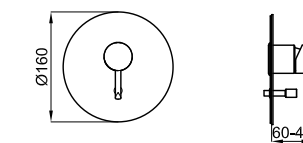

Technical drawing

Dimensions in mm