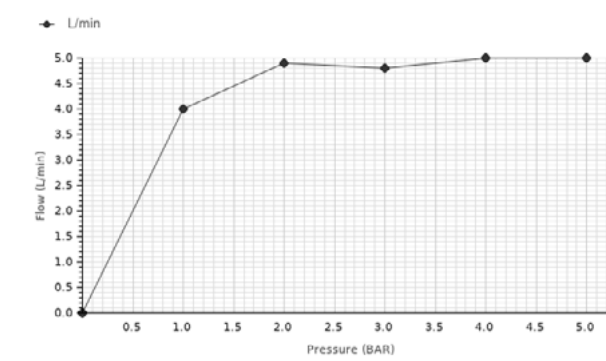

Certifications and quality characteristics

Flow rate diagramme (±15%)

Pressure (bar)	1	2	3	4	5
L/min	4	4.9	4.8	5	5