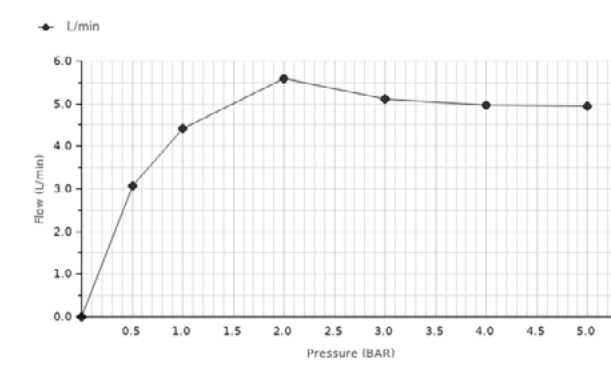

Certifications and quality characteristics

Flow rate diagramme (±15%)

Pressure (bar)	0.5	1	2	3	4	5
L/min	3.07	4.42	5.59	5.1	4.97	4.95

Technical drawing

Dimensions in mm