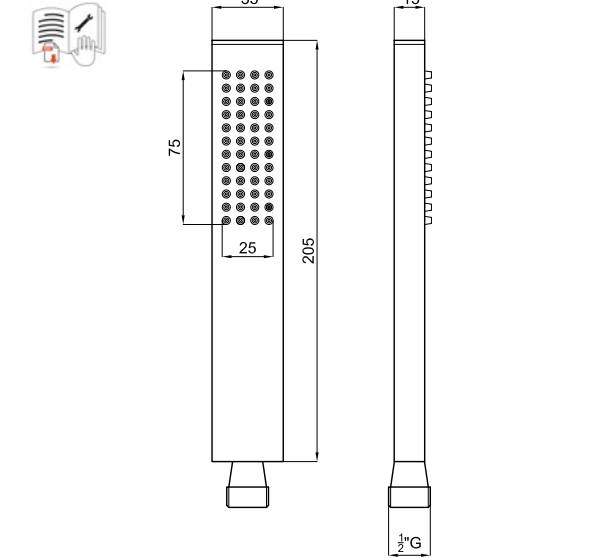

Technical drawing